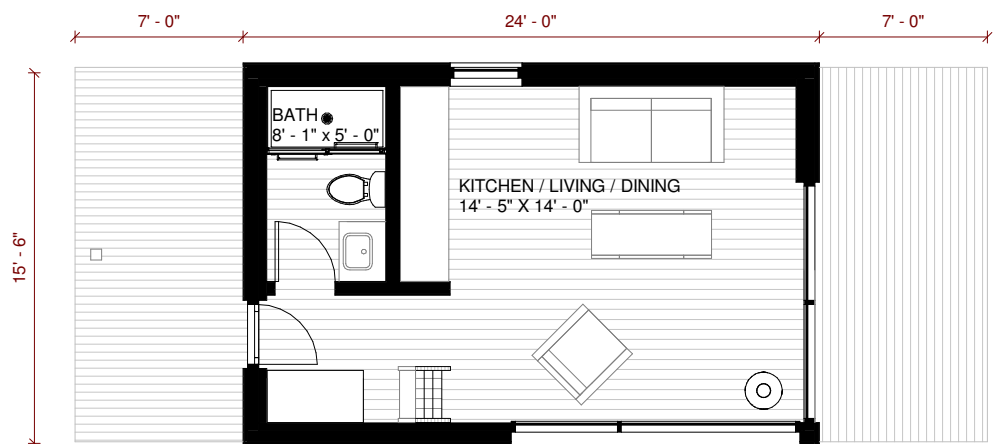

600 SQ FT — MODEL E

Stories: 1 + Loft

Bedrooms: 1

Bathrooms: 1

Additional Features:

Wood Stove

Modules:

KLD - D