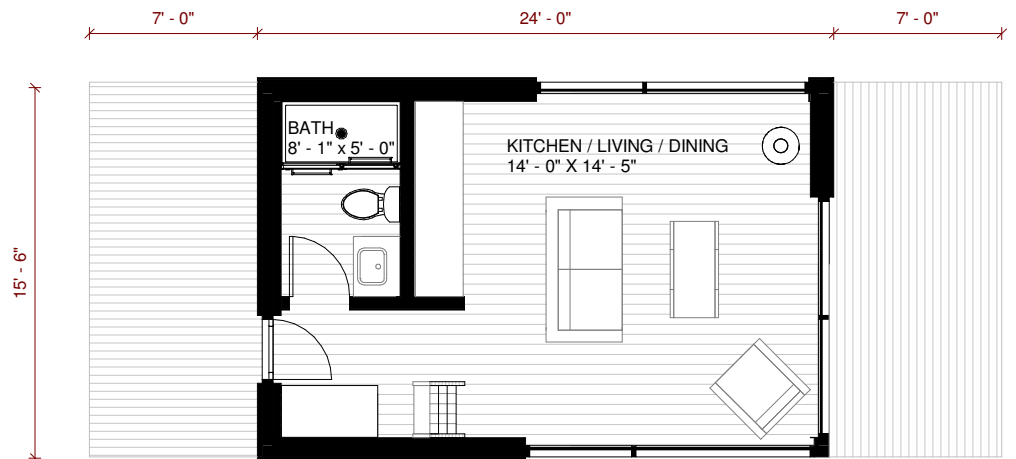

600 SQ FT — MODEL - D

Stories: 1 + Loft

Bedrooms: 1

Bathrooms: 1

Additional Features

Loft

Wood Stove

Modules:

KLD - D

600 SQ FT — MODEL D

Stories: 1 + Loft

Bedrooms: 1

Bathrooms: 1

Additional Features

Loft

Wood Stove