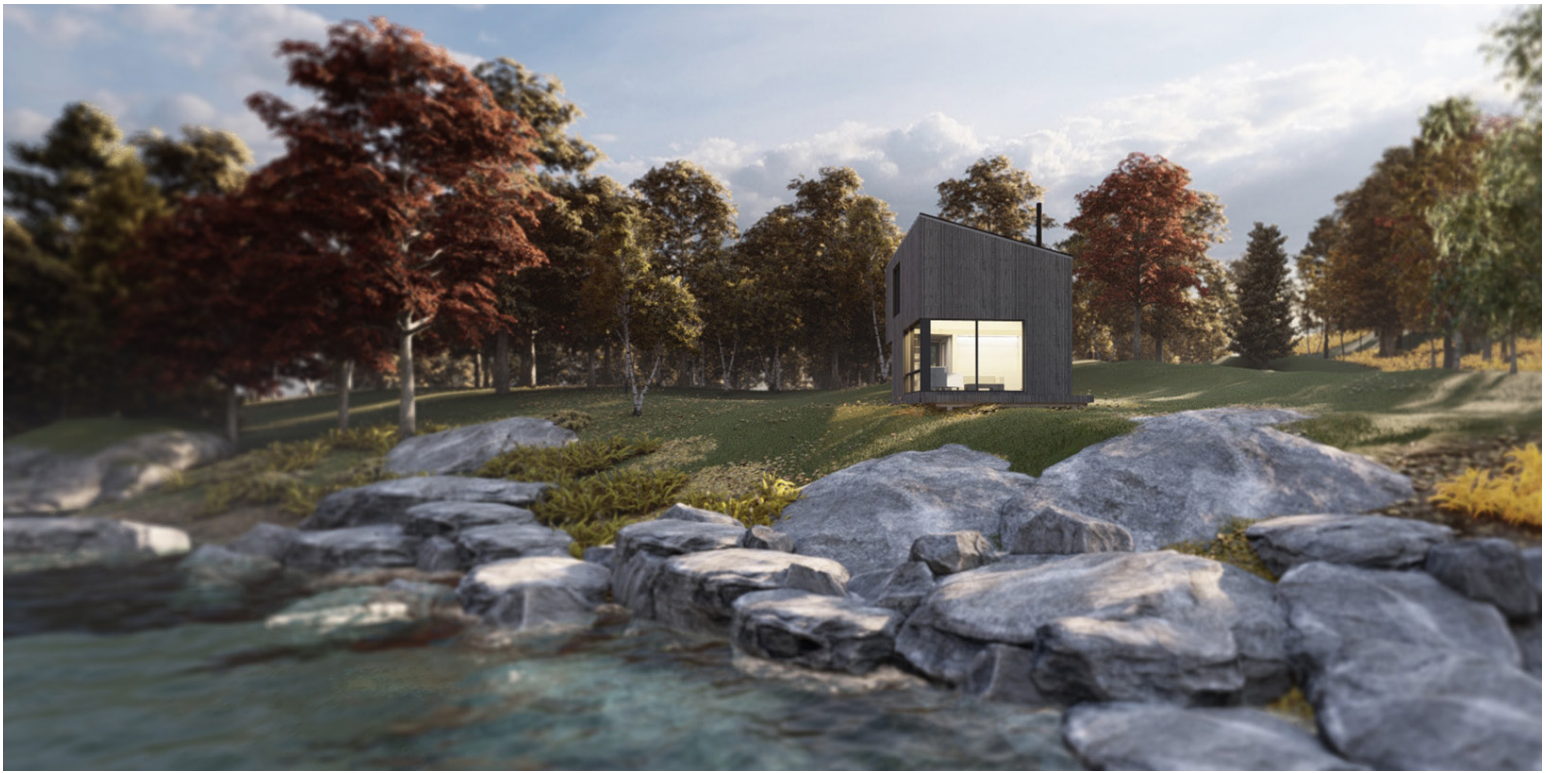

600 SQ FT — MODEL - D

Stories: 1 + Loft

Bedrooms: 1

Bathrooms: 1

Additional Features

Loft

Wood Stove

Modules:

KLD - D

600 SQ FT — MODEL D

Stories: 1 + Loft

Bedrooms: 1

Bathrooms: 1

Additional Features

Loft

Wood Stove