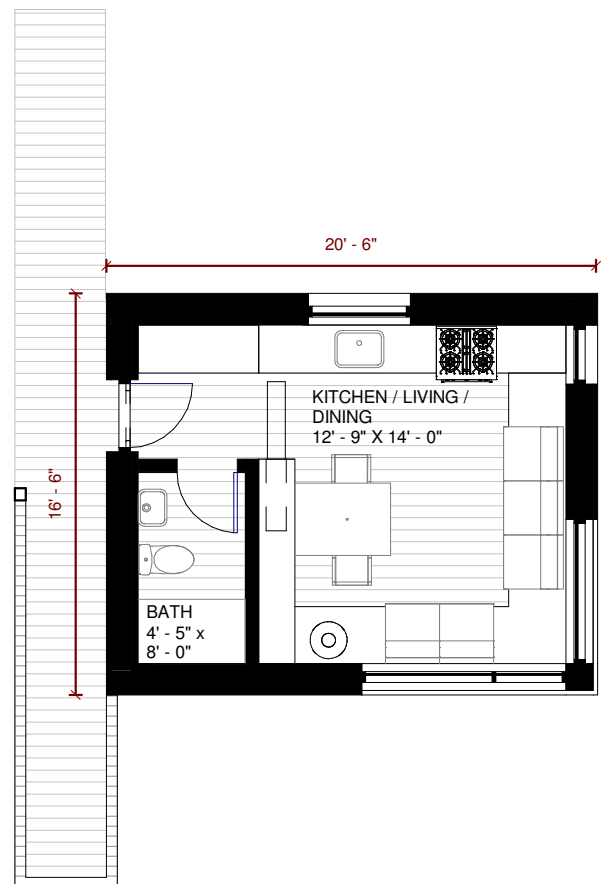

600 SQ FT — MODEL C

Stories: 1 + Loft

Bedrooms: 1

Bathrooms: 1

Additional Features

Loft

Wood stove

Modules:

KLD - 1

600 SQ FT — MODEL C

Stories: 1 + Loft

Bedrooms: 1

Bathrooms: 1

Additional Features

Loft

Wood stove

Modules:

KLD - 1