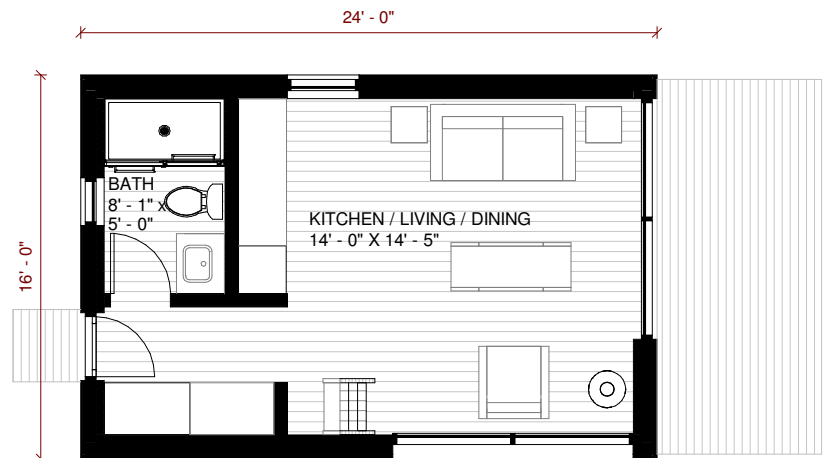

500 SQ FT — MODEL B

Stories: 1 + Loft

Bedrooms: 1

Bathrooms: 1

Additional Features

Loft

Wood Stove

Modules:

KLD – E

500 SQ FT — MODEL B

Stories: 1 + Loft

Bedrooms: 1

Bathrooms: 1

Additional Features

Loft

Wood Stove