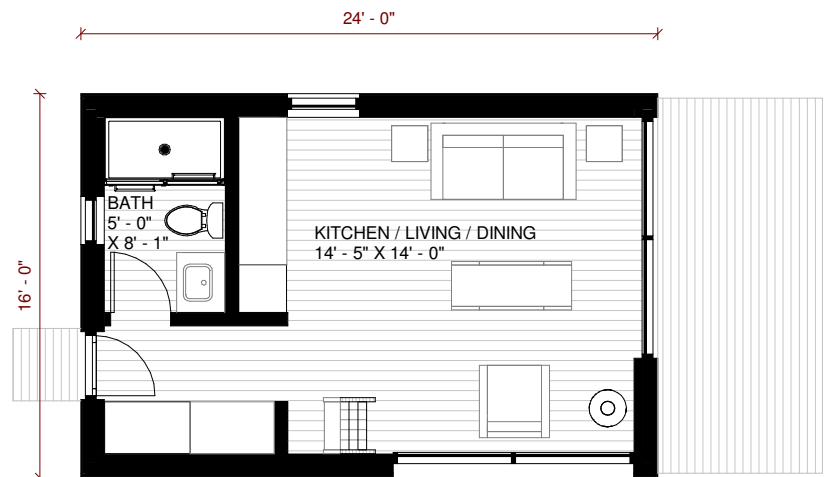

500 SQ FT — MODEL A

Stories: 1 + Loft

Bedrooms: 1

Bathrooms: 1

Additional Features

Loft

Wood Stove

Modules:

KLD – E

500 SQ FT — MODEL A

Stories: 1 + Loft

Bedrooms: 1

Bathrooms: 1

Additional Features

Loft

Wood Stove