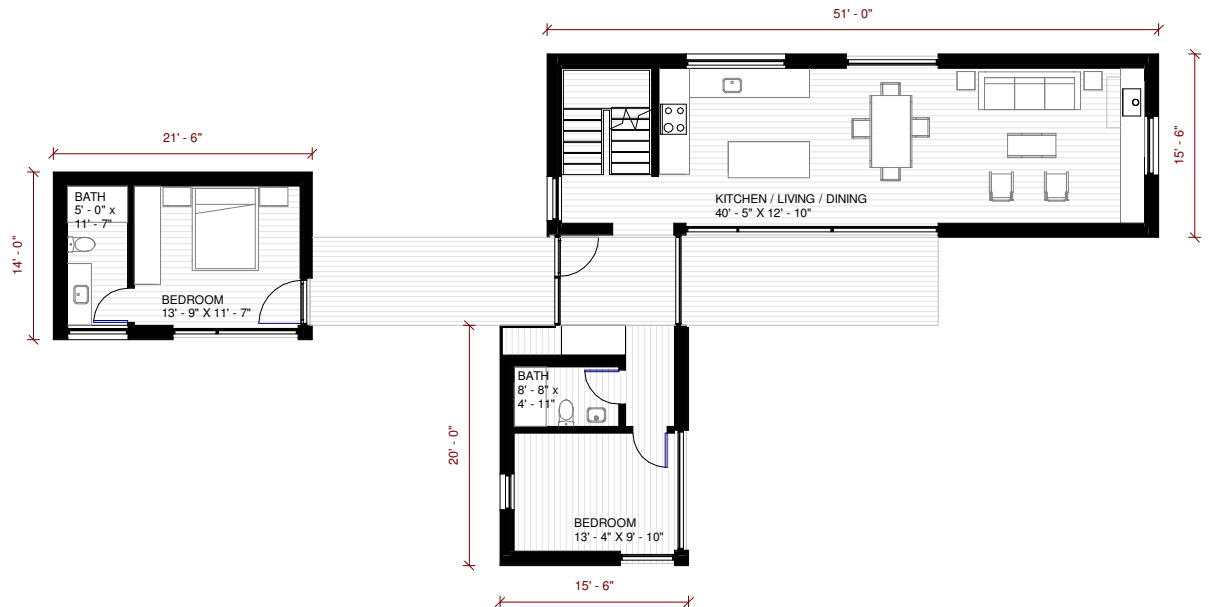

2000 SQ FT — MODEL A

Stories: 2

Bedrooms: 3

Bathrooms: 3

Additional Features:

Covered porch

Wood stove

Entry vestibule

Modules:

KLD – A

BB – B

BB – F

BB – A

2000 SQ FT — MODEL A

Stories: 2

Bedrooms: 3

Bathrooms: 3

Additional Features:

Covered porch

Wood stove

Entry vestibule

Modules:

KLD – A

BB – B